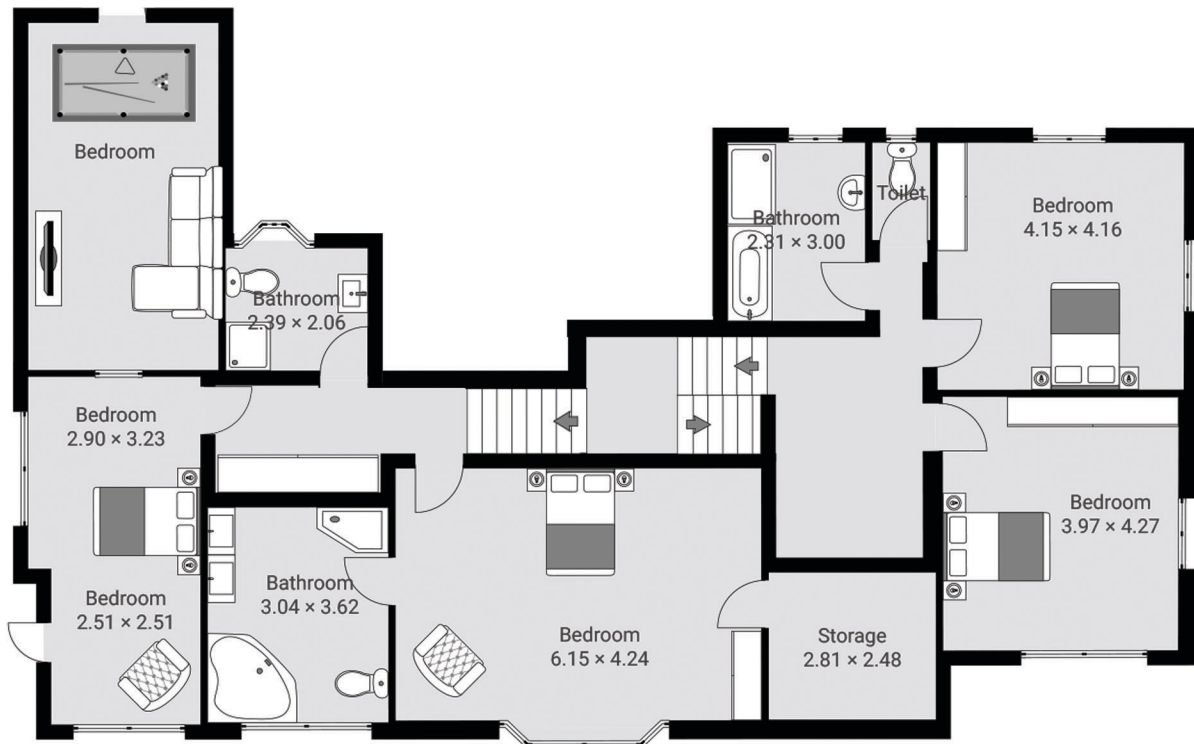

Land: abt 1753m²
Residence: abt 400m²

Luschwitz
REAL ESTATE

Plans are intended as a guide only. No representations or warranties of any nature whatsoever are given or intended and any person using this information should always rely on their own enquiries.