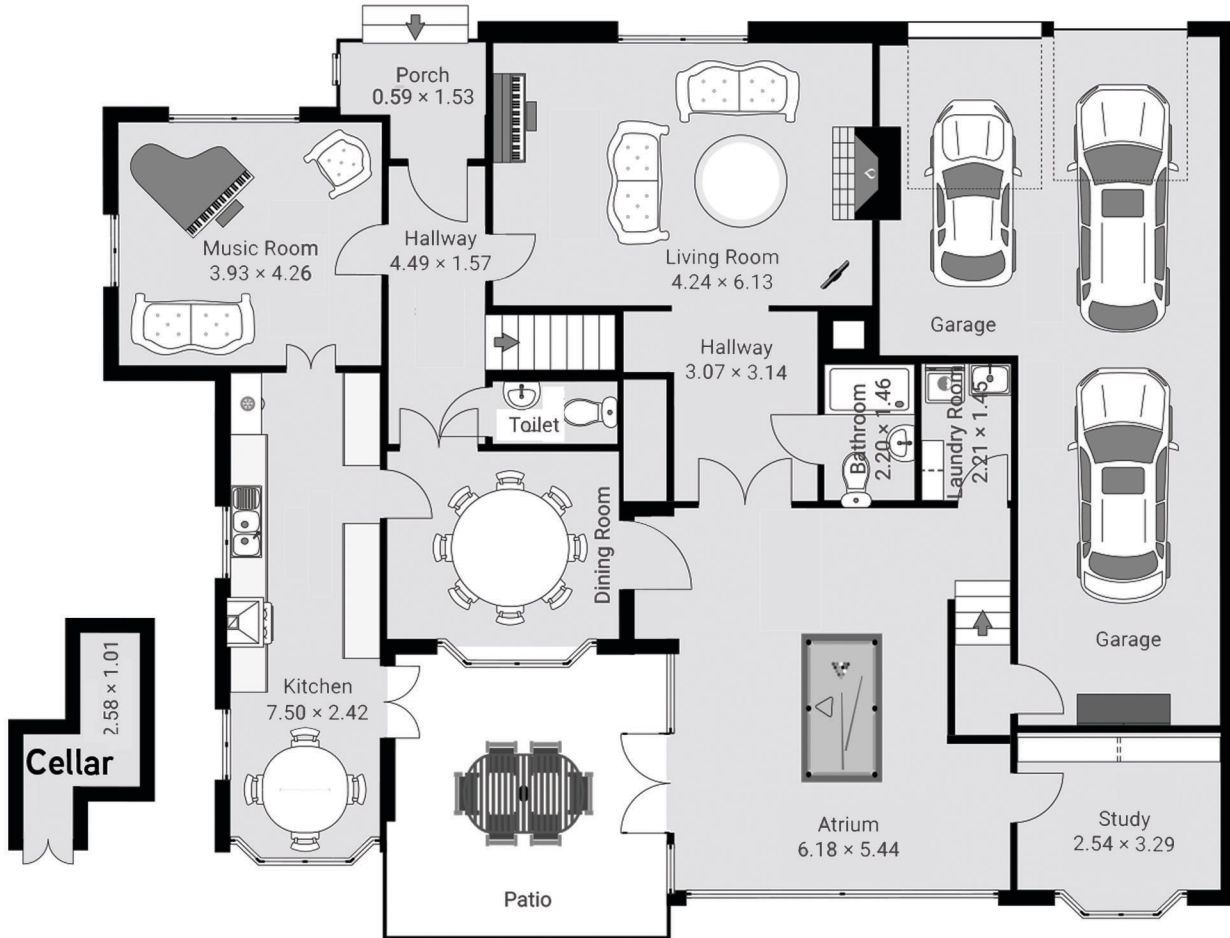

Land: abt 1753m²
Residence: abt 400m²

Luschwitz
REAL ESTATE

Plans are intended as a guide only. No representations or warranties of any nature whatsoever are given or intended and any person using this information should always rely on their own enquiries.