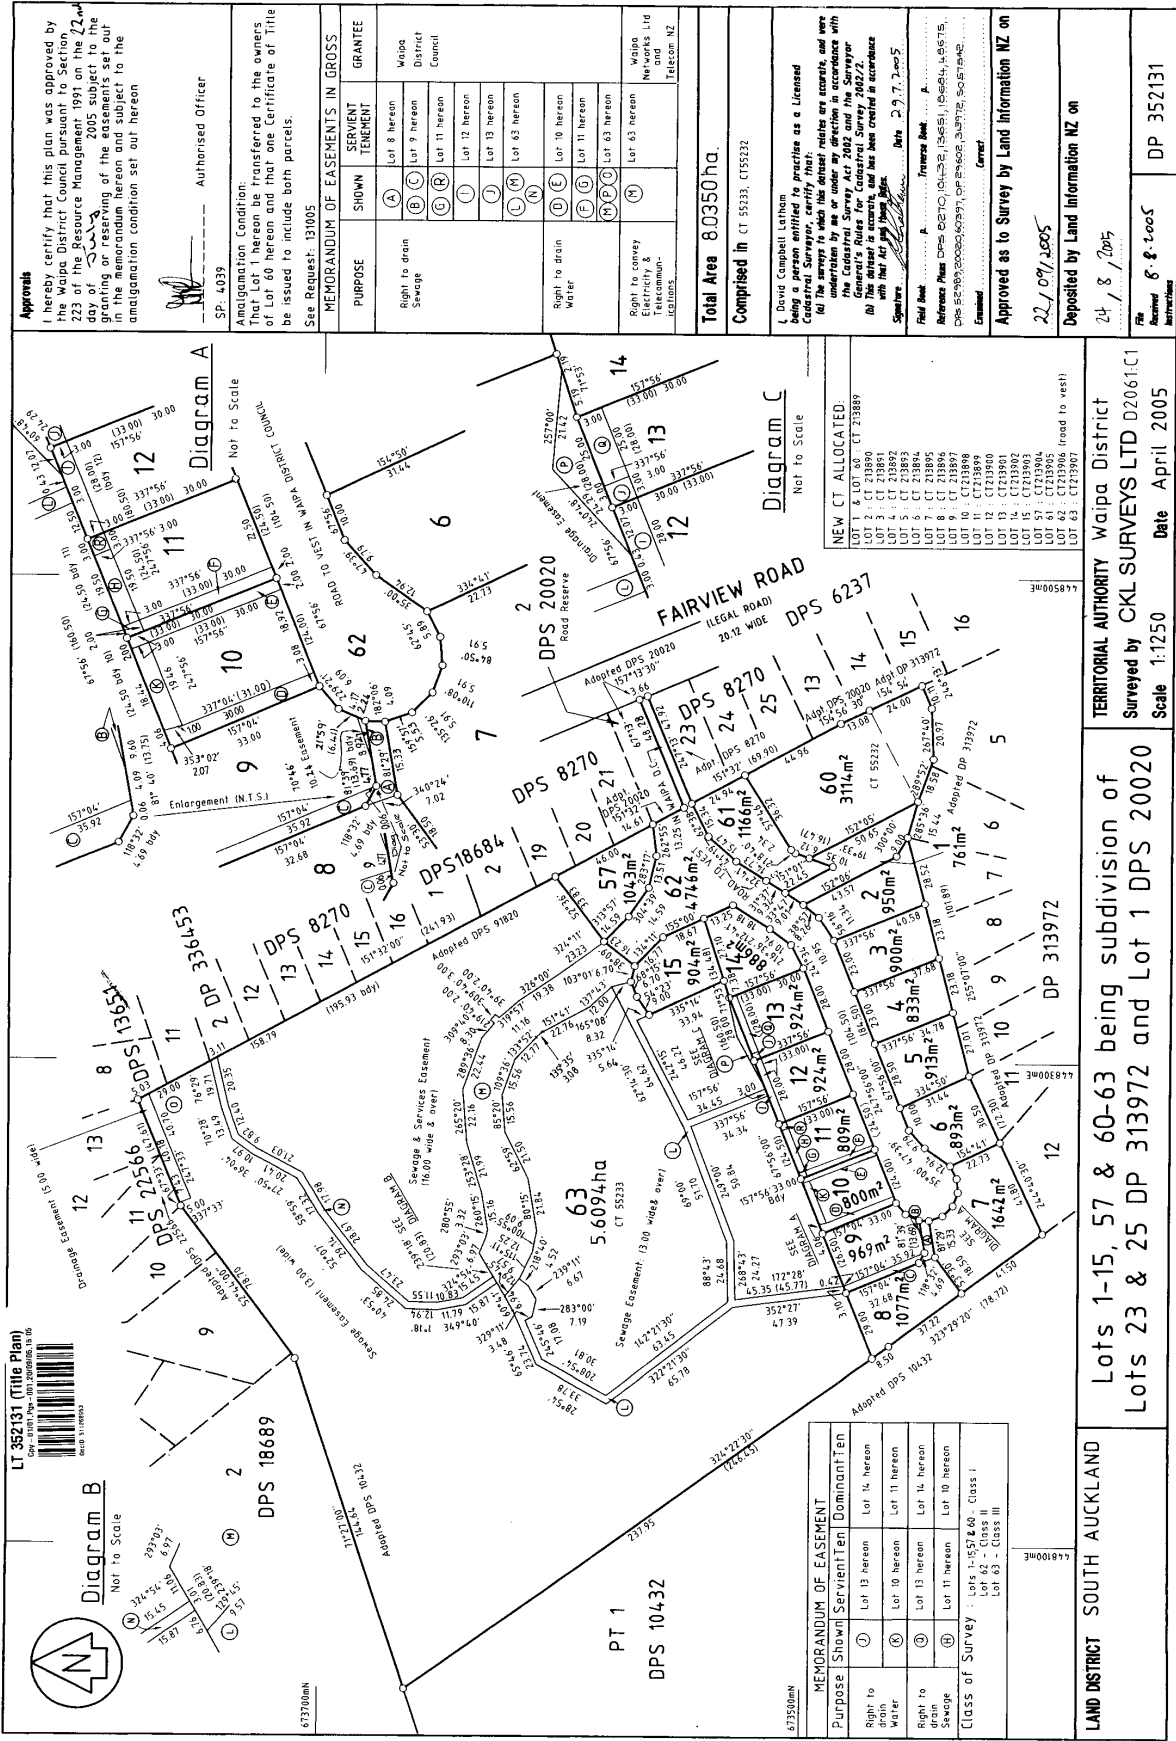

Approvals
I hereby certify that this plan was approved by the Waipa District Council pursuant to Section 223 of the Resource Management Act 1991 on the 24th day of August 2005 subject to the conditions of the agreement set out in the memorandum herein and subject to the amalgamation condition set out herein.

SP: 4039
Authorised Officer

Amalgamation Condition:
That Lot 1 herein be transferred to the owners of Lot 60 herein and that one certificate of Title be issued to include both parcels.
See Request: 131005

MEMORANDUM OF EASEMENTS IN GROSS	SHOWN	SERVIENT TENEMENT	GRANTEE
Right to drain Sewage	(A)	Lot 8 herein	Waipa District Council
	(B)	Lot 9 herein	
	(C)	Lot 11 herein	
	(D)	Lot 12 herein	
	(E)	Lot 13 herein	
	(F)	Lot 14 herein	
	(G)	Lot 15 herein	
	(H)	Lot 16 herein	
	(I)	Lot 23 herein	
	(J)	Lot 24 herein	
	(K)	Lot 25 herein	
	(L)	Lot 57 herein	
	(M)	Lot 58 herein	
	(N)	Lot 59 herein	
	(O)	Lot 60 herein	
	(P)	Lot 61 herein	
	(Q)	Lot 62 herein	
	(R)	Lot 63 herein	
Right to convey Electricity & Telecommunications	(M)	Lot 63 herein	Waipa District Council

Total Area 8.0350ha.
Comprised in CT 55233, CT55232