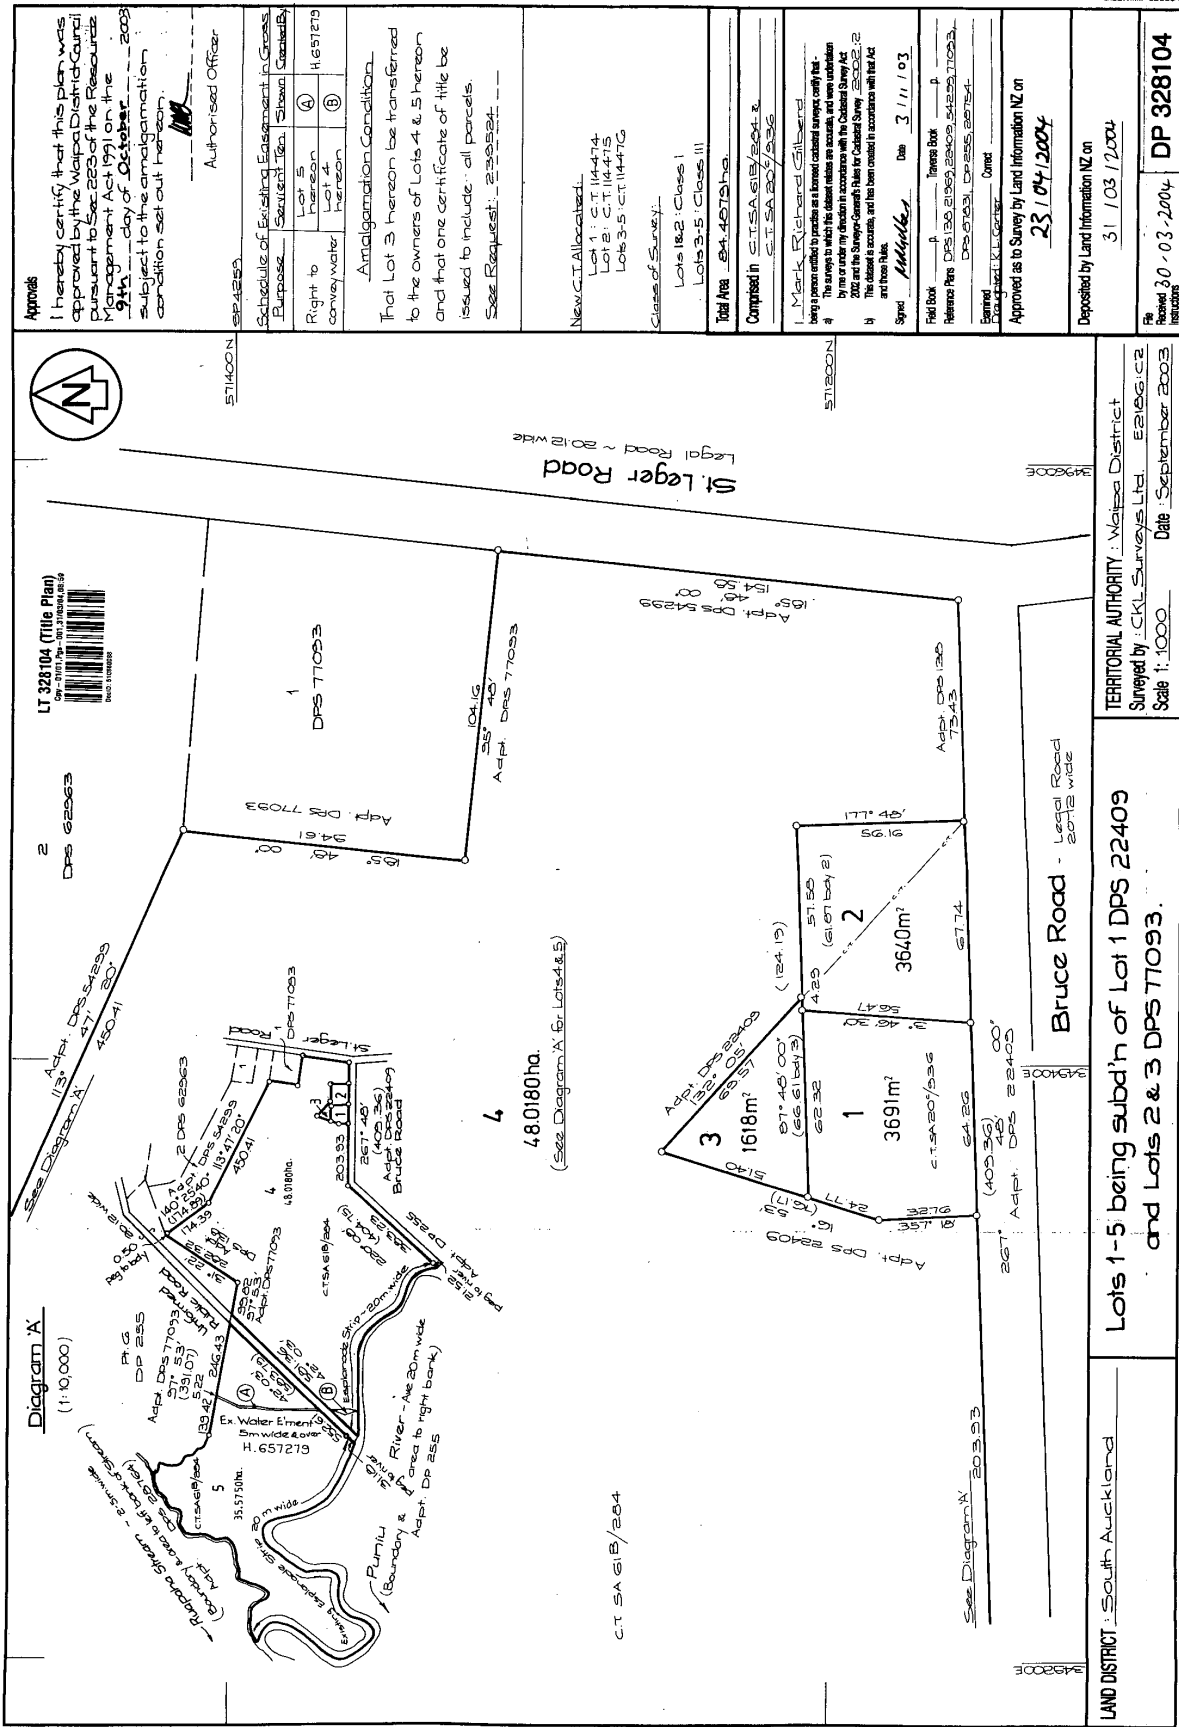

LAND DISTRICT: South Auckland
Lots 1-5 being sub'd'n of Lot 1 DPS 22409 and Lots 2 & 3 DPS 77093.
TERRITORIAL AUTHORITY: Waipa District
Surveyed by: CKL Surveys Ltd. E216612
Date: September 2003
Scale: 1:1000

Approve:
I hereby certify that this plan was approved by the Waipa District Council pursuant to Sec 223 of the Resource Management Act 1991 on the 9th day of October, 2003 subject to the amalgamation condition set out hereon.
Authorised Officer: *[Signature]*

Schedule of Existing Easements in Gross

Purpose	Section 170a	Shown	Created
Right to convey water	Lot 5	(4)	H.657279
	Lot 2	(5)	H.657279

Amalgamation Condition
That Lot 3 hereon be transferred to the owners of Lots 4 & 5 hereon and that one certificate of title be issued to include all parcels.
See Request: 23524

New C.T. Allocated:
Lot 1: C.T. 114474
Lot 2: C.T. 114475
Lot 3: C.T. 114476
Class of Survey:
Lots 1&2: Class I
Lots 3-5: Class II
Total Area: 24,467.5ha

Compared in: C.T.S.A.618/2004 & C.T.S.A.207/2006
I, Mark Richard Gilbertson, being a person duly qualified to practise as a land surveyor, certify that the survey was conducted in accordance with the Survey Act 2002 and the Survey-General Rules for Cadastral Survey 2002. The plan is accurate, and has been created in accordance with that Act and those Rules.
Signed: *[Signature]* Date: 3/11/03