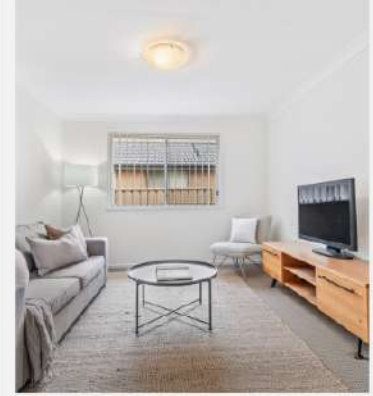

\$3,991.00

**BEST VALUE
MOST POPULAR**

Vogue

- REA + AMAX (Gold)
- Domain + Early Access + Social Boost
- 15 photo package + floorplan
- 6 page property brochure booklet (50)
- Picture Signboard (8 x 4)
- 50x DL Just Listed
- 100 x DL Just Sold
- 3 Drone Photo's
- 3 Dusk Photo's
- Property Video
- Sponsored Social Media (Platinum)
- Virtual Walkthrough